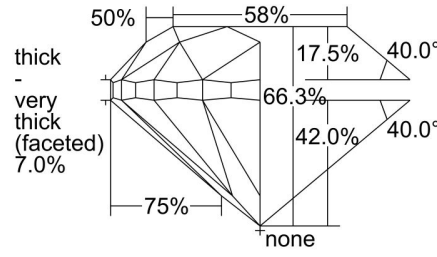

GIA NATURAL DIAMOND GRADING REPORT

December 06, 2021
 GIA Report Number 1418262811
 Shape and Cutting Style Round Brilliant
 Measurements 6.08 - 6.12 x 4.04 mm

GRADING RESULTS

Carat Weight 1.01 carat
 Color Grade L
 Clarity Grade SI1
 Cut Grade Good

ADDITIONAL GRADING INFORMATION

Polish Excellent
 Symmetry Very Good
 Fluorescence None
 Inscription(s): GIA 1418262811
Comments: Pinpoints are not shown.

PROPORTIONS

Profile to actual proportions

CLARITY CHARACTERISTICS

KEY TO SYMBOLS*

- Crystal
- ⊗ Cloud
- ~ Feather
- ▧ Indented Natural

* Red symbols denote internal characteristics (inclusions). Green or black symbols denote external characteristics (blemishes). Diagram is an approximate representation of the diamond, and symbols shown indicate type, position, and approximate size of clarity characteristics. All clarity characteristics may not be shown. Details of finish are not shown.