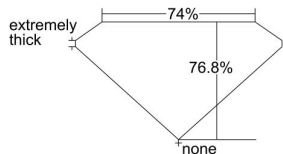

GIA®

FACSIMILE

GIA REPORT 1418397485

Verify this report at GIA.edu

GIA NATURAL DIAMOND DOSSIER®

November 30, 2021
GIA Report Number 1418397485
Shape and Cutting Style ..... Square Modified Brilliant
Measurements ..... 4.38 x 4.29 x 3.29 mm

GRADING RESULTS

Carat Weight ..... 0.55 carat
Color Grade ..... E
Clarity Grade SI1

ADDITIONAL GRADING INFORMATION

Polish ..... Very Good
Symmetry ..... Good
Fluorescence ..... None
Clarity Characteristics ..... Crystal, Cloud
Inspection(s): GIA 1418397485

PROPORTIONS

Profile not to actual proportions

GRADING SCALES

GIA COLOR SCALE		GIA CLARITY SCALE			
COLORLESS	D	VERY VERY SLIGHTLY INCLUDED	FLAWLESS		
	E		INTERNALLY FLAWLESS		
	F	VERY SLIGHTLY INCLUDED	VVS₁		
	G		VVS₂		
	H		VS₁		
	NEAR COLORLESS	I	SLIGHTLY INCLUDED	VS₂	
		J		SI₁	
		FAINT	K	INCLUDED	SI₂
			L		I₁
	M		I₂		
VERT LIGHT	N		LIGHT	I₃	
	O				
	P				
	Q				
	R