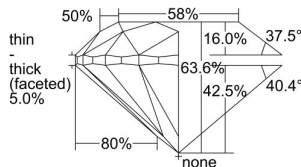

GIA®

FACSIMILE

GIA REPORT

1418489898

Verify this report at GIA.edu

GIA NATURAL DIAMOND DOSSIER®

December 02, 2021
GIA Report Number 1418489898
Shape and Cutting Style ..... Round Brilliant
Measurements ..... 5.54 - 5.58 x 3.54 mm

GRADING RESULTS

Carat Weight ..... 0.70 carat
Color Grade ..... F
Clarity Grade S11
Cut Grade ..... Very Good

ADDITIONAL GRADING INFORMATION

Polish ..... Excellent
Symmetry ..... Very Good
Fluorescence ..... None
Clarity Characteristics ..... Cavity, Crystal, Feather
Inscription(s): GIA 1418489898

PROPORTIONS

Profile to actual proportions

GRADING SCALES

GIA COLOR SCALE

COLORLESS	D
	E
	F
	G
	H
	I
	J
NEAR COLORLESS	K
	L
Faint	M
	N
	O
	P
	Q
	R
	S
	T
	U
	V
	W
	X
	Y
Light	Z

GIA CLARITY SCALE

FLAWLESS	VERY VERY SLIGHTLY INCLUDED	VVS₁	
			VVS₂
INTERNALLY FLAWLESS	VERY SLIGHTLY INCLUDED	VS₁	
		VS₂	
SLIGHTLY INCLUDED	SLIGHTLY INCLUDED	S1₁	
		S1₂	
INCLUDED	INCLUDED	I₁	
		I₂	
		I₃	

GIA CUT SCALE

EXCELLENT	VERY GOOD	GOOD	FAIR	POOR