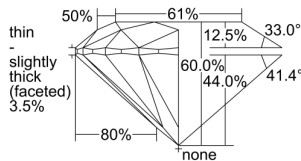

GIA®

FACSIMILE

GIA REPORT 1418596522

Verify this report at GIA.edu

GIA NATURAL DIAMOND DOSSIER®

December 11, 2021
GIA Report Number 1418596522
Shape and Cutting Style ..... Round Brilliant
Measurements ..... 4.48 - 4.50 x 2.69 mm

GRADING RESULTS

Carat Weight ..... 0.33 carat
Color Grade ..... G
Clarity Grade VS1
Cut Grade ..... Excellent

ADDITIONAL GRADING INFORMATION

Polish ..... Excellent
Symmetry ..... Excellent
Fluorescence ..... None
Clarity Characteristics ..... Cloud, Pinpoint
Inscription(s): GIA 1418596522

PROPORTIONS

Profile to actual proportions

GRADING SCALES

GIA COLOR SCALE	GIA CLARITY SCALE	GIA CUT SCALE	
D	FLAWLESS	EXCELLENT	
E	INTERNALLY FLAWLESS		
F		VVS₁	VERY GOOD
G	VVS₂		
H	VS₁	GOOD	
I	VS₂		
J	SI₁	FAIR	
K	SI₂		
L	I₁	POOR	
M	I₂		
N	I₃		
O			
P			
Q			
R			
S			
T			
U			
V			
W			
X			
Y			
Z