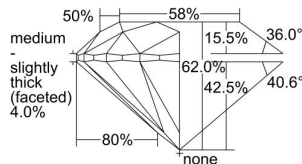

GIA®

FACSIMILE

GIA REPORT

1418655633

Verify this report at GIA.edu

GIA NATURAL DIAMOND DOSSIER®

December 15, 2021
GIA Report Number 1418655633
Shape and Cutting Style ..... Round Brilliant
Measurements ..... 6.15 - 6.20 x 3.83 mm

GRADING RESULTS

Carat Weight ..... 0.91 carat
Color Grade ..... E
Clarity Grade VVS1
Cut Grade ..... Excellent

ADDITIONAL GRADING INFORMATION

Polish ..... Excellent
Symmetry ..... Excellent
Fluorescence ..... None
Clarity Characteristics ..... Pinpoint
Inscription(s): GIA 1418655633

PROPORTIONS

Profile to actual proportions

GRADING SCALES

GIA COLOR SCALE

COLORLESS	D
	E
	F
	G
	H
	I
	J
NEAR COLORLESS	K
	L
Faint	M
	N
	O
	P
Very Light	Q
	R
	S
	T
	U
	V
Light	W
	X
	Y
	Z

GIA CLARITY SCALE

FLAWLESS	VERY VERY SLIGHTLY INCLUDED	VVS₁	VVS₂	VS₁	VS₂	SI₁	SI₂	I₁	I₂	I₃	
											VERY SLIGHTLY INCLUDED
INTERNALLY FLAWLESS											

GIA CUT SCALE

EXCELLENT
VERY GOOD
GOOD
FAIR
POOR