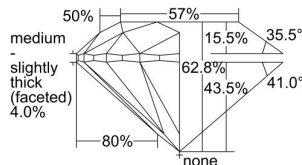

GIA®

FACSIMILE

GIA REPORT

1418695633

Verify this report at GIA.edu

GIA NATURAL DIAMOND DOSSIER®

December 22, 2021
GIA Report Number 1418695633
Shape and Cutting Style ..... Round Brilliant
Measurements ..... 4.33 - 4.36 x 2.73 mm

GRADING RESULTS

Carat Weight ..... 0.32 carat
Color Grade ..... H
Clarity Grade VVS1
Cut Grade ..... Excellent

ADDITIONAL GRADING INFORMATION

Polish ..... Excellent
Symmetry ..... Excellent
Fluorescence ..... None
Clarity Characteristics..... Cloud, Pinpoint, Feather, Cavity
Inscription(s): GIA 1418695633

PROPORTIONS

Profile to actual proportions

GRADING SCALES

GIA COLOR SCALE

COLOREDNESS	D
	E
	F
	G
	H
	I
	J
NEAR COLORLESS	K
	L
FAINT	M
	N
	O
	P
VERY LIGHT	Q
	R
	S
	T
	U
	V
LIGHT	W
	X
	Y
	Z

GIA CLARITY SCALE

VERY VERY SLIGHTLY INCLUDED	FLAWLESS
	INTERNALLY FLAWLESS
VERY SLIGHTLY INCLUDED	VVS₁
	VVS₂
SLIGHTLY INCLUDED	VS₁
	VS₂
INCLUDED	SI₁
	SI₂
	I₁
	I₂
	I₃

GIA CUT SCALE

EXCELLENT
VERY GOOD
GOOD
FAIR
POOR