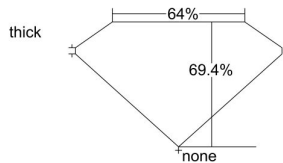

GIA®

FACSIMILE

GIA REPORT 1418714661

Verify this report at GIA.edu

GIA NATURAL DIAMOND DOSSIER®

December 22, 2021
GIA Report Number 1418714661
Shape and Cutting Style ..... Square Emerald Cut
Measurements ..... 5.12 x 5.08 x 3.52 mm

GRADING RESULTS

Carat Weight ..... 0.82 carat
Color Grade ..... F
Clarity Grade SI1

ADDITIONAL GRADING INFORMATION

Polish ..... Excellent
Symmetry ..... Excellent
Fluorescence ..... None
Clarity Characteristics ..... Crystal, Cloud
Inscription(s): GIA 1418714661

PROPORTIONS

Profile not to actual proportions

GRADING SCALES

GIA COLOR SCALE		GIA CLARITY SCALE			
COLORLESS	D	VERY VERY SLIGHTLY INCLUDED	FLAWLESS		
	E		INTERNALLY FLAWLESS		
	F	VERY SLIGHTLY INCLUDED	VVS₁		
	G		VVS₂		
	H		VS₁		
	NEAR COLORLESS	I	SLIGHTLY INCLUDED	VS₂	
		J		SI₁	
		FAINT	K	INCLUDED	SI₂
			L		I₁
	M		I₂		
VERT LIGHT	N		INCLUDED	I₃	
	O				
	P				
	Q				
	R				
LIGHT	S				
	T				
	U				
	V				
	W				
	X				
Y					
Z