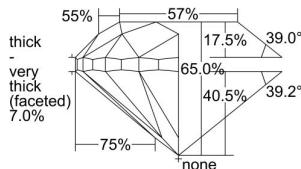

GIA®

FACSIMILE

GIA REPORT 1418810364

Verify this report at GIA.edu

GIA NATURAL DIAMOND DOSSIER®

December 27, 2021
GIA Report Number 1418810364
Shape and Cutting Style ..... Round Brilliant
Measurements ..... 5.41 - 5.47 x 3.54 mm

GRADING RESULTS

Carat Weight ..... 0.70 carat
Color Grade ..... G
Clarity Grade VS1
Cut Grade ..... Good

ADDITIONAL GRADING INFORMATION

Polish ..... Excellent
Symmetry ..... Good
Fluorescence ..... Medium Blue
Clarity Characteristics ..... Indented Natural, Pinpoint
Inscription(s): GIA 1418810364

PROPORTIONS

Profile to actual proportions

GRADING SCALES

GIA COLOR SCALE

COLORLESS	D
	E
	F
	G
	H
	I
	J
NEAR COLORLESS	K
	L
Faint	M
	N
	O
	P
Very Light	Q
	R
	S
	T
	U
	V
Light	W
	X
	Y
	Z

GIA CLARITY SCALE

FLAWLESS	VERY VERY SLIGHTLY INCLUDED	VVS₁	
			VVS₂
INTERNALLY FLAWLESS	VERY SLIGHTLY INCLUDED	VS₁	
		VS₂	
SLIGHTLY INCLUDED	SLIGHTLY INCLUDED	SI₁	
		SI₂	
INCLUDED	INCLUDED	I₁	
		I₂	
		I₃	

GIA CUT SCALE

EXCELLENT
VERY GOOD
GOOD
FAIR
POOR