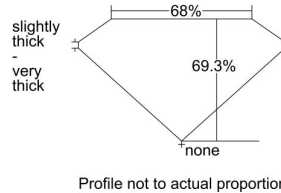

GIA®

FACSIMILE

GIA REPORT 1418950372

Verify this report at GIA.edu

GIA NATURAL DIAMOND DOSSIER®

January 14, 2022
GIA Report Number 1418950372
Shape and Cutting Style ..... Square Modified Brilliant
Measurements ..... 4.10 x 4.06 x 2.81 mm

GRADING RESULTS

Carat Weight ..... 0.40 carat
Color Grade ..... E
Clarity Grade SI1

ADDITIONAL GRADING INFORMATION

Polish ..... Excellent
Symmetry ..... Very Good
Fluorescence ..... None
Clarity Characteristics ..... Crystal
Inscription(s): GIA 1418950372

PROPORTIONS

GRADING SCALES

GIA COLOR SCALE		GIA CLARITY SCALE				
COLORLESS	D	VERY VERY SLIGHTLY INCLUDED	FLAWLESS			
	E		INTERNALLY FLAWLESS			
	F		VVS₁			
	NEAR COLORLESS	G	VERY SLIGHTLY INCLUDED	VVS₂		
		H		VS₁		
		FAINT	I	SLIGHTLY INCLUDED	VS₂	
			J		SI₁	
			LIGHT	K	INCLUDED	SI₂
	L	I₁				
	M	I₂				
N	NOT GRADED	I₃				
O						
P						
Q						
R						
S						
T						
U						
V						
W						
X						
Y						
Z