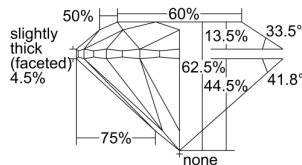

GIA®

FACSIMILE

GIA REPORT 1419083055

Verify this report at GIA.edu

GIA NATURAL DIAMOND DOSSIER®

December 03, 2021
GIA Report Number 1419083055
Shape and Cutting Style ..... Round Brilliant
Measurements ..... 5.63 - 5.67 x 3.53 mm

GRADING RESULTS

Carat Weight ..... 0.70 carat
Color Grade ..... H
Clarity Grade VS1
Cut Grade ..... Excellent

ADDITIONAL GRADING INFORMATION

Polish ..... Excellent
Symmetry ..... Excellent
Fluorescence ..... Medium Blue
Clarity Characteristics ..... Feather, Cloud, Pinpoint
Inspection(s): GIA 1419083055

PROPORTIONS

GRADING SCALES

GIA COLOR SCALE	GIA CLARITY SCALE	GIA CUT SCALE	
D	FLAWLESS	EXCELLENT	
E	INTERNALLY FLAWLESS		
F		VVS₁	VERY GOOD
G	VVS₂		
H	VS₁	GOOD	
I	VS₂		
J	SI₁	FAIR	
K	SI₂		
L	I₁	POOR	
M	I₂		
N	I₃		
O			
P			
Q			
R			
S			
T			
U			
V			
W			
X			
Y			
Z