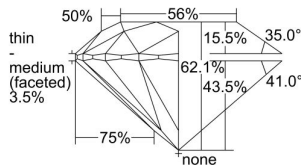

GIA®

FACSIMILE

GIA REPORT

1419167942

Verify this report at GIA.edu

GIA NATURAL DIAMOND DOSSIER®

December 08, 2021
GIA Report Number 1419167942
Shape and Cutting Style ..... Round Brilliant
Measurements ..... 5.19 - 5.21 x 3.23 mm

GRADING RESULTS

Carat Weight ..... 0.53 carat
Color Grade ..... F
Clarity Grade SI2
Cut Grade ..... Excellent

ADDITIONAL GRADING INFORMATION

Polish ..... Excellent
Symmetry ..... Excellent
Fluorescence ..... None
Clarity Characteristics ..... Cloud, Feather
Inscription(s): GIA 1419167942

PROPORTIONS

Profile to actual proportions

GRADING SCALES

GIA COLOR SCALE

COLORED	D
	E
	F
	G
	H
	I
	J
NEAR COLORLESS	K
	L
	M
	N
	O
	P
	Q
	R
	S
	T
	U
	V
	W
	X
	Y
	Z

GIA CLARITY SCALE

FLAWLESS	VERY VERY SLIGHTLY INCLUDED	VVS₁	VVS₂	VERY SLIGHTLY INCLUDED	SI₁	SI₂	I₁	I₂	I₃	
										INTERNALLY FLAWLESS

GIA CUT SCALE

EXCELLENT
VERY GOOD
GOOD
FAIR
POOR