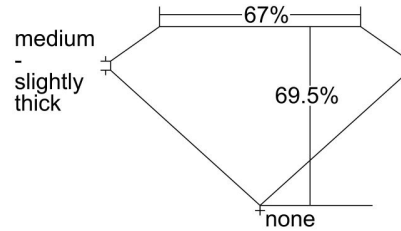

GIA NATURAL DIAMOND GRADING REPORT

November 16, 2021

GIA Report Number 1419242189

 Shape and Cutting Style Cut-Cornered Rectangular
 Modified Brilliant

Measurements 6.97 x 5.20 x 3.61 mm

GRADING RESULTS

Carat Weight 1.01 carat

Color Grade I

Clarity Grade VVS1

ADDITIONAL GRADING INFORMATION

Polish Excellent

Symmetry Very Good

Fluorescence Faint

Inscription(s): GIA 1419242189

PROPORTIONS

Profile not to actual proportions

CLARITY CHARACTERISTICS

KEY TO SYMBOLS*

- Pinpoint
- ~ Feather

* Red symbols denote internal characteristics (inclusions). Green or black symbols denote external characteristics (blemishes). Diagram is an approximate representation of the diamond, and symbols shown indicate type, position, and approximate size of clarity characteristics. All clarity characteristics may not be shown. Details of finish are not shown.