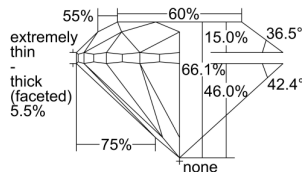

GIA®

FACSIMILE

GIA REPORT

1419245480

Verify this report at GIA.edu

GIA NATURAL DIAMOND DOSSIER®

November 16, 2021
GIA Report Number 1419245480
Shape and Cutting Style ..... Round Brilliant
Measurements ..... 4.89 - 4.96 x 3.25 mm

GRADING RESULTS

Carat Weight ..... 0.50 carat
Color Grade ..... K
Clarity Grade VS1
Cut Grade ..... Good

ADDITIONAL GRADING INFORMATION

Polish ..... Very Good
Symmetry ..... Good
Fluorescence ..... None
Clarity Characteristics..... Manufacturing Remnant, Needle
Inscription(s): GIA 1419245480

PROPORTIONS

Profile to actual proportions

GRADING SCALES

GIA COLOR SCALE	GIA CLARITY SCALE	GIA CUT SCALE	
D	FLAWLESS	EXCELLENT	
E	INTERNALLY FLAWLESS		
F		VVS₁	VERY GOOD
G	VVS₂		
H	VS₁	GOOD	
I	VS₂		
J	SI₁	FAIR	
K	SI₂		
L	I₁	POOR	
M	I₂		
N	I₃		
O			
P			
Q			
R			
S			
T			
U			
V			
W			
X			
Y			
Z