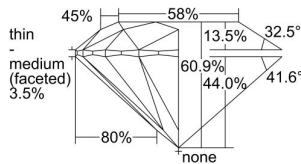

GIA®

FACSIMILE

GIA REPORT 1419342412

Verify this report at GIA.edu

GIA NATURAL DIAMOND DOSSIER®

November 23, 2021
GIA Report Number 1419342412
Shape and Cutting Style ..... Round Brilliant
Measurements ..... 3.90 - 3.92 x 2.38 mm

GRADING RESULTS

Carat Weight ..... 0.22 carat
Color Grade ..... D
Clarity Grade S11
Cut Grade ..... Excellent

ADDITIONAL GRADING INFORMATION

Polish ..... Excellent
Symmetry ..... Excellent
Fluorescence ..... Faint
Clarity Characteristics ..... Crystal
Inscription(s): GIA 1419342412

PROPORTIONS

Profile to actual proportions

GRADING SCALES

GIA COLOR SCALE	GIA CLARITY SCALE	GIA CUT SCALE	
D	FLAWLESS	EXCELLENT	
E	INTERNALLY FLAWLESS		
F		VVS₁	VERY GOOD
G	VVS₂		
H	VS₁	GOOD	
I	VS₂		
J	S1₁	FAIR	
K	S1₂		
L	I₁	POOR	
M	I₂		
N	I₃		
O			
P			
Q			
R			
S			
T			
U			
V			
W			
X			
Y			
Z