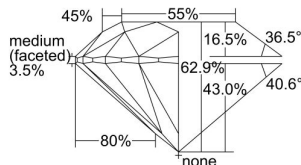

GIA®

FACSIMILE

GIA REPORT 1419355778

Verify this report at GIA.edu

GIA NATURAL DIAMOND DOSSIER®

December 06, 2021
GIA Report Number 1419355778
Shape and Cutting Style ..... Round Brilliant
Measurements ..... 4.86 - 4.89 x 3.07 mm

GRADING RESULTS

Carat Weight ..... 0.45 carat
Color Grade ..... E
Clarity Grade VVS2
Cut Grade ..... Excellent

ADDITIONAL GRADING INFORMATION

Polish ..... Excellent
Symmetry ..... Excellent
Fluorescence ..... Medium Blue
Clarity Characteristics..... Cloud, Indented Natural, Pinpoint
Inscription(s): GIA 1419355778

PROPORTIONS

Profile to actual proportions

GRADING SCALES

GIA COLOR SCALE	GIA CLARITY SCALE	GIA CUT SCALE	
D	FLAWLESS	EXCELLENT	
E	INTERNALLY FLAWLESS		
F		VVS₁	VERY GOOD
G	VVS₂		
H	VS₁	GOOD	
I	VS₂		
J	SI₁	FAIR	
K	SI₂		
L	I₁	POOR	
M			
N			
O	I₂		
P			
Q	I₃		
R			
S			
T			
U			
V			
W			
X			
Y			
Z