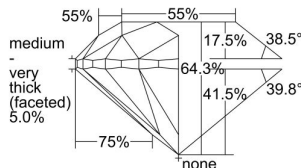

GIA®

FACSIMILE

GIA REPORT 1419395164

Verify this report at GIA.edu

GIA NATURAL DIAMOND DOSSIER®

November 29, 2021
GIA Report Number 1419395164
Shape and Cutting Style ..... Round Brilliant
Measurements ..... 5.52 - 5.54 x 3.56 mm

GRADING RESULTS

Carat Weight ..... 0.70 carat
Color Grade ..... K, Faint Brown
Clarity Grade VS2
Cut Grade ..... Good

ADDITIONAL GRADING INFORMATION

Polish ..... Very Good
Symmetry ..... Very Good
Fluorescence ..... None
Clarity Characteristics ..... Crystal
Inscription(s): GIA 1419395164

PROPORTIONS

Profile to actual proportions

GRADING SCALES

GIA
COLOR
SCALE

COLOURESS	D
	E
	F
	G
	H
	I
	J
NEAR COLOURESS	K
	L
FAIN	M
	N
	O
	P
VERY LIGHT	Q
	R
	S
	T
	U
	V
LIGHT	W
	X
	Y
	Z

GIA
CLARITY
SCALE

VERY VERY SLIGHTLY INCLUDED	FLAWLESS
	INTERNALLY FLAWLESS
VERY SLIGHTLY INCLUDED	VVS₁
	VVS₂
SLIGHTLY INCLUDED	VS₁
	VS₂
INCLUDED	SI₁
	SI₂
	I₁
	I₂
	I₃

GIA
CUT
SCALE

EXCELLENT
VERY GOOD
GOOD
FAIR
POOR