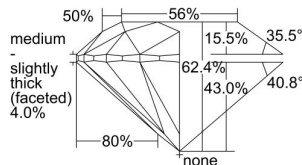

GIA®

FACSIMILE

GIA REPORT 1419582364

Verify this report at GIA.edu

GIA NATURAL DIAMOND DOSSIER®

December 10, 2021
GIA Report Number 1419582364
Shape and Cutting Style ..... Round Brilliant
Measurements ..... 5.02 - 5.09 x 3.16 mm

GRADING RESULTS

Carat Weight ..... 0.50 carat
Color Grade ..... F
Clarity Grade S11
Cut Grade ..... Excellent

ADDITIONAL GRADING INFORMATION

Polish ..... Excellent
Symmetry ..... Very Good
Fluorescence ..... None
Clarity Characteristics ..... Feather, Crystal, Cavity
Inscription(s): GIA 1419582364

PROPORTIONS

Profile to actual proportions

GRADING SCALES

GIA COLOR SCALE

COLOREDNESS	D
	E
	F
	G
	H
	I
	J
NEAR COLORLESS	K
	L
Faint	M
	N
	O
	P
Very Light	Q
	R
	S
	T
	U
	V
Light	W
	X
	Y
	Z

GIA CLARITY SCALE

VERY VERY SLIGHTLY INCLUDED	FLAWLESS
	INTERNALLY FLAWLESS
VERY SLIGHTLY INCLUDED	VVS₁
	VVS₂
SLIGHTLY INCLUDED	VS₁
	VS₂
INCLUDED	SI₁
	SI₂
	I₁
	I₂
	I₃

GIA CUT SCALE

EXCELLENT
VERY GOOD
GOOD
FAIR
POOR