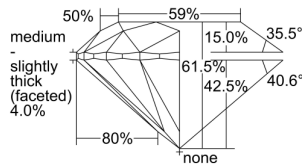

GIA®

FACSIMILE

GIA REPORT

1419769401

Verify this report at GIA.edu

GIA NATURAL DIAMOND DOSSIER®

December 23, 2021
GIA Report Number **1419769401**
Shape and Cutting Style ..... **Round Brilliant**
Measurements ..... **5.06 - 5.08 x 3.12 mm**

GRADING RESULTS

Carat Weight ..... **0.50 carat**
Color Grade ..... **F**
Clarity Grade **VS2**
Cut Grade ..... **Excellent**

ADDITIONAL GRADING INFORMATION

Polish ..... **Excellent**
Symmetry ..... **Excellent**
Fluorescence ..... **None**
Clarity Characteristics ..... **Crystal, Cloud**
Inscription(s): **GIA 1419769401**

PROPORTIONS

Profile to actual proportions

GRADING SCALES

GIA COLOR SCALE

COLORLESS	D
	E
	F
	G
	H
	I
	J
NEAR COLORLESS	K
	L
	M
Faint	N
	O
	P
	R
	S
	T
	U
	V
	W
	X
	Y
Light	Z

GIA CLARITY SCALE

FLAWLESS	VERY VERY SLIGHTLY INCLUDED	VS₁	VS₂	VS₁	VS₂	SI₁	SI₂	I₁	I₂	I₃		
											FLAWLESS	INTERNALLY FLAWLESS

GIA CUT SCALE

EXCELLENT
VERY GOOD
GOOD
FAIR
POOR