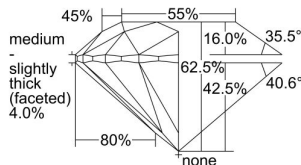

GIA®

FACSIMILE

GIA REPORT 1419877729

Verify this report at GIA.edu

GIA NATURAL DIAMOND DOSSIER®

December 31, 2021
GIA Report Number 1419877729
Shape and Cutting Style ..... Round Brilliant
Measurements ..... 4.26 - 4.29 x 2.67 mm

GRADING RESULTS

Carat Weight ..... 0.30 carat
Color Grade ..... E
Clarity Grade S11
Cut Grade ..... Excellent

ADDITIONAL GRADING INFORMATION

Polish ..... Very Good
Symmetry ..... Very Good
Fluorescence ..... None
Clarity Characteristics..... Crystal, Cloud, Indented Natural
Inscription(s): GIA 1419877729

PROPORTIONS

Profile to actual proportions