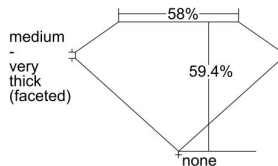

GIA®

FACSIMILE

GIA REPORT 1419987899

Verify this report at GIA.edu

GIA NATURAL DIAMOND DOSSIER®

January 14, 2022
GIA Report Number 1419987899
Shape and Cutting Style ..... Heart Brilliant
Measurements ..... 5.51 x 6.45 x 3.83 mm

GRADING RESULTS

Carat Weight ..... 0.80 carat
Color Grade ..... F
Clarity Grade VS1

ADDITIONAL GRADING INFORMATION

Polish ..... Excellent
Symmetry ..... Excellent
Fluorescence ..... None
Clarity Characteristics..... Cloud, Crystal, Feather, Pinpoint
Inscription(s): GIA 1419987899

PROPORTIONS

Profile not to actual proportions

GRADING SCALES

GIA COLOR SCALE		GIA CLARITY SCALE			
COLORLESS	D	VERY VERY SLIGHTLY INCLUDED	FLAWLESS		
	E		INTERNALLY FLAWLESS		
	F	VERY SLIGHTLY INCLUDED	VVS₁		
	G		VVS₂		
	H		VS₁		
	NEAR COLORLESS	I	SLIGHTLY INCLUDED	VS₂	
		J		SI₁	
		FAINT	K	INCLUDED	SI₂
			L		I₁
			M		I₂
VERTICALLY LIGHT	N	LIGHT	I₃		
	O				
	P				
	Q				
	R				
LIGHT	S				
	T				
	U				
	V				
	W				
X					
Y					
Z