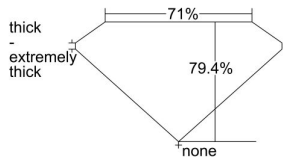

GIA®

FACSIMILE

GIA REPORT 1423238559

Verify this report at GIA.edu

GIA NATURAL DIAMOND DOSSIER®

February 04, 2022
GIA Report Number 1423238559
Shape and Cutting Style ..... Square Modified Brilliant
Measurements ..... 4.94 x 4.73 x 3.76 mm

GRADING RESULTS

Carat Weight ..... 0.80 carat
Color Grade ..... E
Clarity Grade SI2

ADDITIONAL GRADING INFORMATION

Polish ..... Very Good
Symmetry ..... Very Good
Fluorescence ..... None
Clarity Characteristics ..... Crystal, Cloud
Inscription(s): GIA 1423238559

PROPORTIONS

Profile not to actual proportions

GRADING SCALES

GIA COLOR SCALE		GIA CLARITY SCALE			
COLORLESS	D	VERY VERY SLIGHTLY INCLUDED	FLAWLESS		
	E		INTERNALLY FLAWLESS		
	F	VERY SLIGHTLY INCLUDED	VVS₁		
	G		VVS₂		
	H		VS₁		
	NEAR COLORLESS	I	SLIGHTLY INCLUDED	VS₂	
		J		SI₁	
		FAINT	K	INCLUDED	SI₂
			L		I₁
			M		I₂
VERT LIGHT	N	LIGHT	I₃		
	O				
	P				
	Q				
	R				
	S				
LIGHT	T				
	U				
	V				
	W				
	X				
Y					
Z