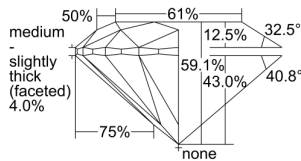

GIA®

FACSIMILE

GIA REPORT 1423267141

Verify this report at GIA.edu

GIA NATURAL DIAMOND DOSSIER®

February 08, 2022
GIA Report Number 1423267141
Shape and Cutting Style ..... Round Brilliant
Measurements ..... 4.36 - 4.38 x 2.58 mm

GRADING RESULTS

Carat Weight ..... 0.30 carat
Color Grade ..... G
Clarity Grade S11
Cut Grade ..... Excellent

ADDITIONAL GRADING INFORMATION

Polish ..... Excellent
Symmetry ..... Excellent
Fluorescence ..... None
Clarity Characteristics ..... Cloud, Feather
Inscription(s): GIA 1423267141

PROPORTIONS

Profile to actual proportions

GRADING SCALES

GIA COLOR SCALE	GIA CLARITY SCALE	GIA CUT SCALE
COLOURLESS	FLAWLESS	EXCELLENT
D	INTERNALLY FLAWLESS	
E	VVS₁	VERY GOOD
F		
G	VVS₂	
H	VS₁	GOOD
I		
J	VS₂	
K	SI₁	FAIR
L		
M	SI₂	
N	I₁	POOR
O		
P	I₂	
Q	I₃	
R		
S		
T		
U		
V		
W		
X		
Y		
Z