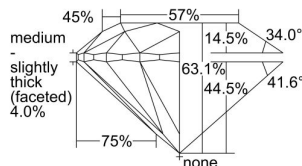

GIA®

FACSIMILE

GIA REPORT 1423283739

Verify this report at GIA.edu

GIA NATURAL DIAMOND DOSSIER®

February 22, 2022
GIA Report Number 1423283739
Shape and Cutting Style ..... Round Brilliant
Measurements ..... 4.43 - 4.45 x 2.80 mm

GRADING RESULTS

Carat Weight ..... 0.34 carat
Color Grade I
Clarity Grade VS1
Cut Grade ..... Excellent

ADDITIONAL GRADING INFORMATION

Polish ..... Excellent
Symmetry ..... Excellent
Fluorescence ..... Faint
Clarity Characteristics ..... Crystal
Inscription(s): GIA 1423283739

PROPORTIONS

Profile to actual proportions

GRADING SCALES

GIA COLOR SCALE

COLOREDNESS	D
	E
	F
	G
	H
	I
	J
NEAR COLORLESS	K
	L
FAINTE	M
	N
	O
	P
VERY LIGHT	Q
	R
	S
	T
	U
	V
	W
	X
	Y
LIGHT	Z

GIA CLARITY SCALE

FLAWLESS	VERY VERY SLIGHTLY INCLUDED	VVS₁	
			VVS₂
INTERNALLY FLAWLESS	VERY SLIGHTLY INCLUDED	VS₁	
		VS₂	
SLIGHTLY INCLUDED	SLIGHTLY INCLUDED	SI₁	
		SI₂	
INCLUDED	INCLUDED	I₁	
		I₂	
		I₃	

GIA CUT SCALE

EXCELLENT	VERY GOOD	GOOD	FAIR	POOR