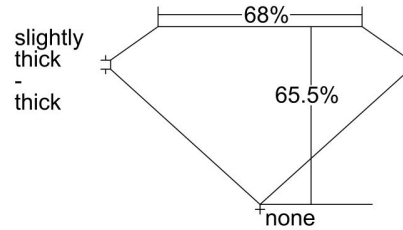

GIA NATURAL DIAMOND GRADING REPORT

March 04, 2022  
 GIA Report Number ..... 1423559794  
 Shape and Cutting Style ..... Emerald Cut  
 Measurements ..... 7.72 x 5.65 x 3.70 mm

GRADING RESULTS

Carat Weight ..... 1.51 carat  
 Color Grade ..... E  
 Clarity Grade ..... SI1

PROPORTIONS

Profile not to actual proportions

CLARITY CHARACTERISTICS

KEY TO SYMBOLS\*

- Crystal
- ~ Feather

GRADING SCALES

GIA COLOR SCALE		GIA CLARITY SCALE	
COLOURLESS	D	VERY VERY SLIGHTLY INCLUDED	FLAWLESS
	E		INTERNALLY FLAWLESS
	F		VVS <sub>1</sub>
NEAR COLOURLESS	G	VERY SLIGHTLY INCLUDED	VVS <sub>2</sub>
	H		VS <sub>1</sub>
	I		VS <sub>2</sub>
FAINT	J	SLIGHTLY INCLUDED	SI <sub>1</sub>
	K		SI <sub>2</sub>
	L		I <sub>1</sub>
VERY LIGHT	M	INCLUDED	I <sub>2</sub>
	N		I <sub>3</sub>
	O		
LIGHT	P		
	Q		
	R		
	S		
	T		
	U		
	V		
W			
X			
Y			
Z			

\* Red symbols denote internal characteristics (inclusions). Green or black symbols denote external characteristics (blemishes). Diagram is an approximate representation of the diamond, and symbols shown indicate type, position, and approximate size of clarity characteristics. All clarity characteristics may not be shown. Details of finish are not shown.