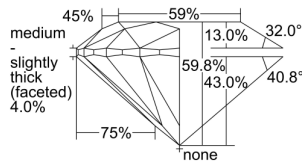

GIA®

FACSIMILE

GIA REPORT 1423708368

Verify this report at GIA.edu

GIA NATURAL DIAMOND DOSSIER®

March 17, 2022
GIA Report Number **1423708368**
Shape and Cutting Style ..... **Round Brilliant**
Measurements ..... **5.19 - 5.23 x 3.12 mm**

GRADING RESULTS

Carat Weight ..... **0.52 carat**
Color Grade ..... **F**
Clarity Grade **S11**
Cut Grade ..... **Excellent**

ADDITIONAL GRADING INFORMATION

Polish ..... **Excellent**
Symmetry ..... **Excellent**
Fluorescence ..... **None**
Clarity Characteristics ..... **Crystal**
Inscription(s): **GIA 1423708368**

PROPORTIONS

Profile to actual proportions

GRADING SCALES

GIA COLOR SCALE	GIA CLARITY SCALE	GIA CUT SCALE
D	FLAWLESS	EXCELLENT
E	FLAWLESS	
F	INTERNALLY FLAWLESS	VERY GOOD
G	VVS₁	
H	VVS₂	GOOD
I	VS₁	
J	VS₂	FAIR
K	S1₁	
L	S1₂	POOR
M	I₁	
N	I₂	
O	I₃	
P		
R		
S		
T		
U		
V		
W		
X		
Y		
Z