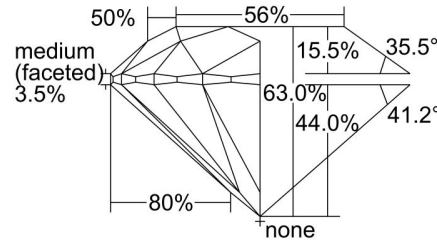

GIA NATURAL DIAMOND GRADING REPORT

April 04, 2022
GIA Report Number 1423742016
Shape and Cutting Style ..... Round Brilliant
Measurements ..... 10.15 - 10.17 x 6.40 mm

GRADING RESULTS

Carat Weight ..... 4.06 carat
Color Grade L
Clarity Grade SI1
Cut Grade ..... Excellent

ADDITIONAL GRADING INFORMATION

Polish ..... Excellent
Symmetry ..... Excellent
Fluorescence ..... None
Inscription(s): GIA 1423742016
Comments: Patches of color are not shown.

PROPORTIONS

Profile to actual proportions