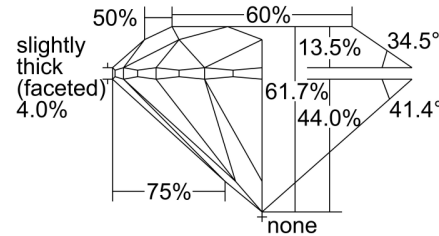

**GIA NATURAL DIAMOND GRADING REPORT**

April 12, 2022  
 GIA Report Number ..... 1423995889  
 Shape and Cutting Style ..... Round Brilliant  
 Measurements ..... 8.07 - 8.12 x 5.00 mm

**GRADING RESULTS**

Carat Weight ..... 2.03 carat  
 Color Grade ..... H  
 Clarity Grade ..... VS1  
 Cut Grade ..... Excellent

**ADDITIONAL GRADING INFORMATION**

Polish ..... Excellent  
 Symmetry ..... Excellent  
 Fluorescence ..... None  
 Inscription(s): GIA 1423995889  
**Comments:** Additional pinpoints are not shown.

**PROPORTIONS**

Profile to actual proportions

**CLARITY CHARACTERISTICS**

**KEY TO SYMBOLS\***

-  Feather
-  Needle
-  Pinpoint

\* Red symbols denote internal characteristics (inclusions). Green or black symbols denote external characteristics (blemishes). Diagram is an approximate representation of the diamond, and symbols shown indicate type, position, and approximate size of clarity characteristics. All clarity characteristics may not be shown. Details of finish are not shown.