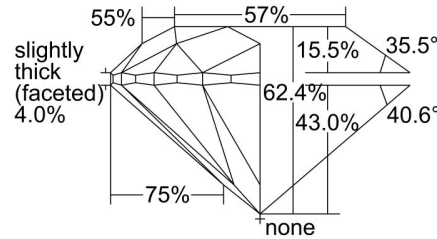

**GIA NATURAL DIAMOND GRADING REPORT**

 January 24, 2022  
 GIA Report Number ..... 1425086176  
 Shape and Cutting Style ..... Round Brilliant  
 Measurements ..... 7.29 - 7.34 x 4.56 mm

**GRADING RESULTS**

 Carat Weight ..... 1.52 carat  
 Color Grade ..... K  
 Clarity Grade ..... VS2  
 Cut Grade ..... Excellent

**ADDITIONAL GRADING INFORMATION**

 Polish ..... Excellent  
 Symmetry ..... Excellent  
 Fluorescence ..... None  
 Inscription(s): GIA 1425086176

**Comments:** Additional clouds are not shown. Pinpoints are not shown.

**PROPORTIONS**

Profile to actual proportions

**CLARITY CHARACTERISTICS**

**KEY TO SYMBOLS\***

- Crystal
- ⊗ Cloud
- ~ Feather
- \\ Needle

\* Red symbols denote internal characteristics (inclusions). Green or black symbols denote external characteristics (blemishes). Diagram is an approximate representation of the diamond, and symbols shown indicate type, position, and approximate size of clarity characteristics. All clarity characteristics may not be shown. Details of finish are not shown.