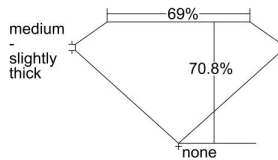

GIA®

FACSIMILE

GIA REPORT 1425158924

Verify this report at GIA.edu

GIA NATURAL DIAMOND DOSSIER®

January 28, 2022
GIA Report Number 1425158924
Shape and Cutting Style ..... Square Modified Brilliant
Measurements ..... 4.12 x 4.08 x 2.89 mm

GRADING RESULTS

Carat Weight ..... 0.40 carat
Color Grade ..... F
Clarity Grade VVS2

ADDITIONAL GRADING INFORMATION

Polish ..... Excellent
Symmetry ..... Very Good
Fluorescence ..... None
Clarity Characteristics ..... Pinpoint, Needle
Inscription(s): GIA 1425158924

PROPORTIONS

Profile not to actual proportions

GRADING SCALES

GIA COLOR SCALE		GIA CLARITY SCALE			
COLORLESS	D	VERY VERY SLIGHTLY INCLUDED	FLAWLESS		
	E		INTERNALLY FLAWLESS		
	F		VVS₁		
	G		VVS₂		
	NEAR COLORLESS	H	VERY SLIGHTLY INCLUDED	VS₁	
		I		VS₂	
		FAINT	J	SLIGHTLY INCLUDED	I₁
			K		I₂
			L		I₃
			M		
VERTICALLY LIGHT	N		INCLUDED		
	O				
	P				
	Q				
LIGHT	R				
	S				
	T				
	U				
	V				
	Z