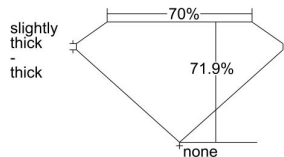

GIA®

FACSIMILE

GIA REPORT 1425227520

Verify this report at GIA.edu

GIA NATURAL DIAMOND DOSSIER®

February 22, 2022
GIA Report Number 1425227520
Shape and Cutting Style ..... Square Modified Brilliant
Measurements ..... 4.91 x 4.89 x 3.52 mm

GRADING RESULTS

Carat Weight ..... 0.72 carat
Color Grade ..... E
Clarity Grade VS1

ADDITIONAL GRADING INFORMATION

Polish ..... Very Good
Symmetry ..... Very Good
Fluorescence ..... None
Clarity Characteristics ..... Cloud
Inscription(s): GIA 1425227520

PROPORTIONS

Profile not to actual proportions

GRADING SCALES

GIA COLOR SCALE		GIA CLARITY SCALE		
COLORLESS	D	VERY VERY SLIGHTLY INCLUDED	FLAWLESS	
	E		INTERNALLY FLAWLESS	
	F		VS₁	
	G		VS₂	
	NEAR COLORLESS	H	VERY SLIGHTLY INCLUDED	VS₁
		I		VS₂
		J		SI₁
		K		SI₂
	FAINT	L	SLIGHTLY INCLUDED	I₁
		M		I₂
N		I₃		
O				
VERT LIGHT	P	INCLUDED		
	Q			
	R			
	S			
	T			
	U			
	V			
	W			
LIGHT	X			
	Y			
	Z