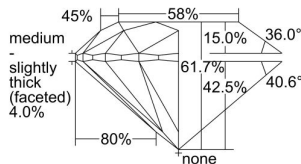

GIA®

FACSIMILE

GIA REPORT 1425587428

Verify this report at GIA.edu

GIA NATURAL DIAMOND DOSSIER®

March 07, 2022
GIA Report Number 1425587428
Shape and Cutting Style ..... Round Brilliant
Measurements ..... 4.72 - 4.75 x 2.92 mm

GRADING RESULTS

Carat Weight ..... 0.40 carat
Color Grade I
Clarity Grade S11
Cut Grade ..... Excellent

ADDITIONAL GRADING INFORMATION

Polish ..... Excellent
Symmetry ..... Excellent
Fluorescence ..... None
Clarity Characteristics ..... Crystal, Cloud
Inscription(s): GIA 1425587428

PROPORTIONS

Profile to actual proportions

GRADING SCALES

GIA COLOR SCALE	GIA CLARITY SCALE	GIA CUT SCALE	
D	FLAWLESS	EXCELLENT	
E	INTERNALLY FLAWLESS		
F		VVS₁	VERY GOOD
G	VVS₂		
H	VS₁	GOOD	
I	VS₂		
J	S1₁	FAIR	
K	S1₂		
L	I₁	POOR	
M	I₂		
N	I₃		
O			
P			
Q			
R			
S			
T			
U			
V			
W			
X			
Y			
Z