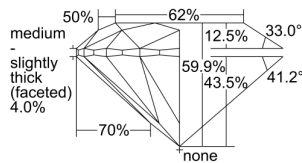

GIA®

FACSIMILE

GIA REPORT 1425630261

Verify this report at GIA.edu

GIA NATURAL DIAMOND DOSSIER®

March 11, 2022
GIA Report Number 1425630261
Shape and Cutting Style ..... Round Brilliant
Measurements ..... 5.12 - 5.15 x 3.08 mm

GRADING RESULTS

Carat Weight ..... 0.50 carat
Color Grade I
Clarity Grade VS1
Cut Grade ..... Excellent

ADDITIONAL GRADING INFORMATION

Polish ..... Excellent
Symmetry ..... Excellent
Fluorescence ..... None
Clarity Characteristics..... Crystal, Pinpoint, Cloud
Inscription(s): GIA 1425630261

PROPORTIONS

Profile to actual proportions

GRADING SCALES

GIA COLOR SCALE	GIA CLARITY SCALE	GIA CUT SCALE	
D	FLAWLESS	EXCELLENT	
E	INTERNALLY FLAWLESS		
F		VVS₁	VERY GOOD
G	VVS₂		
H	VS₁	GOOD	
I	VS₂		
J	SI₁	FAIR	
K	SI₂		
L	I₁	POOR	
M	I₂		
N	I₃		
O			
P			
Q			
R			
S			
T			
U			
V			
W			
X			
Y			
Z