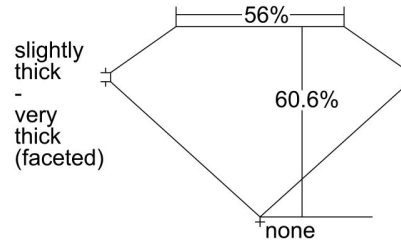

GIA NATURAL DIAMOND GRADING REPORT

March 14, 2022
 GIA Report Number 1425638253
 Shape and Cutting Style Oval Brilliant
 Measurements 8.44 x 5.26 x 3.19 mm

GRADING RESULTS

Carat Weight 1.00 carat
 Color Grade F
 Clarity Grade VS1

ADDITIONAL GRADING INFORMATION

Polish Excellent
 Symmetry Excellent
 Fluorescence None

Inscription(s): GIA 1425638253

Comments: Clouds are not shown. Pinpoints are not shown.

PROPORTIONS

Profile not to actual proportions

CLARITY CHARACTERISTICS

KEY TO SYMBOLS*

- Crystal
- ~ Feather
- \\ Needle

* Red symbols denote internal characteristics (inclusions). Green or black symbols denote external characteristics (blemishes). Diagram is an approximate representation of the diamond, and symbols shown indicate type, position, and approximate size of clarity characteristics. All clarity characteristics may not be shown. Details of finish are not shown.