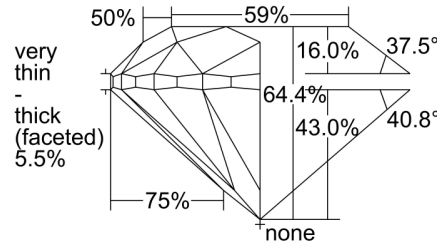

GIA NATURAL DIAMOND GRADING REPORT

March 26, 2022

GIA Report Number 1425682944

Shape and Cutting Style Round Brilliant

Measurements 7.09 - 7.12 x 4.58 mm

GRADING RESULTS

Carat Weight 1.50 carat

Color Grade L, Faint Brown

Clarity Grade VS1

Cut Grade Very Good

ADDITIONAL GRADING INFORMATION

Polish Excellent

Symmetry Excellent

Fluorescence None

Inscription(s): GIA 1425682944

Comments: Pinpoints are not shown. Internal graining is not shown.

PROPORTIONS

Profile to actual proportions

CLARITY CHARACTERISTICS

KEY TO SYMBOLS*

- Crystal
- Cloud
- ~ Feather
- ∧ Indented Natural
- ∖ Needle
- ∧ Natural
- ∧ Extra Facet

* Red symbols denote internal characteristics (inclusions). Green or black symbols denote external characteristics (blemishes). Diagram is an approximate representation of the diamond, and symbols shown indicate type, position, and approximate size of clarity characteristics. All clarity characteristics may not be shown. Details of finish are not shown.