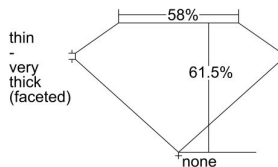

GIA®

FACSIMILE

GIA REPORT 1425686231

Verify this report at GIA.edu

GIA NATURAL DIAMOND DOSSIER®

March 21, 2022
GIA Report Number 1425686231
Shape and Cutting Style ..... Oval Brilliant
Measurements ..... 7.73 x 5.38 x 3.31 mm

GRADING RESULTS

Carat Weight ..... 0.90 carat
Color Grade ..... F
Clarity Grade VS2

ADDITIONAL GRADING INFORMATION

Polish ..... Very Good
Symmetry ..... Good
Fluorescence ..... Faint
Clarity Characteristics.. Cloud, Feather, Crystal, Indented Natural
Inscription(s): GIA 1425686231

PROPORTIONS

Profile not to actual proportions

GRADING SCALES

GIA COLOR SCALE		GIA CLARITY SCALE	
COLORLESS	D	VERY VERY SLIGHTLY INCLUDED	FLAWLESS
	E		INTERNALLY FLAWLESS
	F		VVS₁
	G		VVS₂
	H		VS₁
	I		VS₂
	J		SI₁
	K		SI₂
	L		I₁
	M		I₂
NEAR COLORLESS	N	SLIGHTLY INCLUDED	I₃
	O		
	P		
	Q		
FAINT	R		
	S		
	T		
	U		
VERT LIGHT	V		
	W		
	X		
	Y		
LIGHT	Z