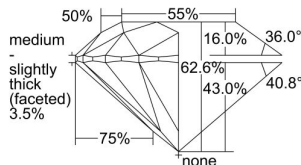

GIA®

FACSIMILE

GIA REPORT 1425760926

Verify this report at GIA.edu

GIA NATURAL DIAMOND DOSSIER®

March 22, 2022
GIA Report Number **1425760926**
Shape and Cutting Style ..... **Round Brilliant**
Measurements ..... **4.29 - 4.32 x 2.70 mm**

GRADING RESULTS

Carat Weight ..... **0.30 carat**
Color Grade ..... **E**
Clarity Grade **VS2**
Cut Grade ..... **Excellent**

ADDITIONAL GRADING INFORMATION

Polish ..... **Excellent**
Symmetry ..... **Excellent**
Fluorescence ..... **None**
Clarity Characteristics ..... **Crystal**
Inscription(s): **GIA 1425760926**

PROPORTIONS

Profile to actual proportions

GRADING SCALES

GIA COLOR SCALE	GIA CLARITY SCALE	GIA CUT SCALE
D	FLAWLESS	EXCELLENT
E	INTERNALLY FLAWLESS	
F	VVS₁	VERY GOOD
G		
H	VS₁	GOOD
I		
J	VS₂	FAIR
K		
L	SI₁	POOR
M		
N	I₁	
O		
P	I₂	
Q		
R	I₃	
S		
T		
U		
V		
W		
X		
Y		
Z