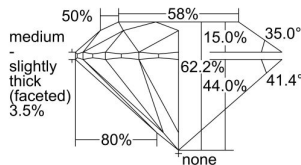

GIA®

FACSIMILE

GIA REPORT 1425788420

Verify this report at GIA.edu

GIA NATURAL DIAMOND DOSSIER®

April 04, 2022
GIA Report Number 1425788420
Shape and Cutting Style ..... Round Brilliant
Measurements ..... 5.80 - 5.83 x 3.62 mm

GRADING RESULTS

Carat Weight ..... 0.75 carat
Color Grade ..... E
Clarity Grade S11
Cut Grade ..... Excellent

ADDITIONAL GRADING INFORMATION

Polish ..... Excellent
Symmetry ..... Excellent
Fluorescence ..... None
Clarity Characteristics..... Cloud, Crystal, Feather
Inscription(s): GIA 1425788420

PROPORTIONS

Profile to actual proportions

GRADING SCALES

GIA COLOR SCALE	GIA CLARITY SCALE	GIA CUT SCALE	
D	FLAWLESS	EXCELLENT	
E	INTERNALLY FLAWLESS		
F		VVS₁	VERY GOOD
G	VVS₂		
H	VS₁	GOOD	
I	VS₂		
J	S1₁	FAIR	
K	S1₂		
L	I₁	POOR	
M	I₂		
N	I₃		
O			
P			
Q			
R			
S			
T			
U			
V			
W			
X			
Y			
Z