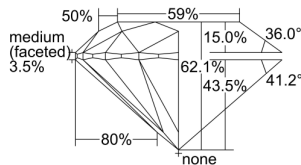

GIA®

FACSIMILE

GIA REPORT 1425828625

Verify this report at GIA.edu

GIA NATURAL DIAMOND DOSSIER®

March 29, 2022
GIA Report Number 1425828625
Shape and Cutting Style ..... Round Brilliant
Measurements ..... 5.26 - 5.30 x 3.28 mm

GRADING RESULTS

Carat Weight ..... 0.56 carat
Color Grade I
Clarity Grade VS1
Cut Grade ..... Excellent

ADDITIONAL GRADING INFORMATION

Polish ..... Excellent
Symmetry ..... Excellent
Fluorescence ..... Strong Blue
Clarity Characteristics..... Crystal, Needle, Pinpoint
Inscription(s): GIA 1425828625

PROPORTIONS

Profile to actual proportions

GRADING SCALES

GIA COLOR SCALE	GIA CLARITY SCALE	GIA CUT SCALE	
D	FLAWLESS	EXCELLENT	
E	INTERNALLY FLAWLESS		
F		VVS₁	VERY GOOD
G	VVS₂		
H	VS₁	GOOD	
I	VS₂		
J	SI₁	FAIR	
K	SI₂		
L	I₁	POOR	
M			
N			
O	I₂		
P			
Q			
R	I₃		
S			
T			
U			
V			
W			
X			
Y			
Z