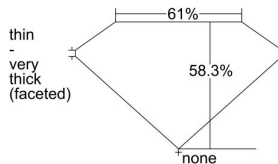

GIA®

FACSIMILE

GIA REPORT 1425948679

Verify this report at GIA.edu

GIA NATURAL DIAMOND DOSSIER®

April 18, 2022
GIA Report Number 1425948679
Shape and Cutting Style ..... Heart Brilliant
Measurements ..... 4.02 x 4.78 x 2.79 mm

GRADING RESULTS

Carat Weight ..... 0.30 carat
Color Grade ..... F
Clarity Grade SI1

ADDITIONAL GRADING INFORMATION

Polish ..... Excellent
Symmetry ..... Good
Fluorescence ..... Faint
Clarity Characteristics..... Crystal, Feather, Cavity
Inscription(s): GIA 1425948679

PROPORTIONS

Profile not to actual proportions

GRADING SCALES

GIA COLOR SCALE		GIA CLARITY SCALE			
COLORLESS	D	VERY VERY SLIGHTLY INCLUDED	FLAWLESS		
	E		INTERNALLY FLAWLESS		
	F	VERY SLIGHTLY INCLUDED	VVS₁		
	G		VVS₂		
	H		VS₁		
	NEAR COLORLESS	I	SLIGHTLY INCLUDED	VS₂	
		J		SI₁	
		FAINT	K	INCLUDED	SI₂
			L		I₁
			M		I₂
VERT LIGHT	N	LIGHT	I₃		
	O				
	P				
	Q				
	R