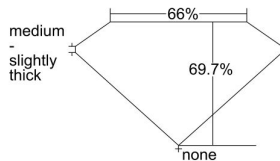

GIA®

FACSIMILE

GIA REPORT 1425979282

Verify this report at GIA.edu

GIA NATURAL DIAMOND DOSSIER®

April 07, 2022
GIA Report Number 1425979282
Shape and Cutting Style ..... Square Emerald Cut
Measurements ..... 4.98 x 4.75 x 3.31 mm

GRADING RESULTS

Carat Weight ..... 0.70 carat
Color Grade ..... E
Clarity Grade S11

ADDITIONAL GRADING INFORMATION

Polish ..... Excellent
Symmetry ..... Very Good
Fluorescence ..... None
Clarity Characteristics ..... Cloud
Inscription(s): GIA 1425979282

PROPORTIONS

Profile not to actual proportions

GRADING SCALES

GIA COLOR SCALE		GIA CLARITY SCALE			
COLORLESS	D	VERY VERY SLIGHTLY INCLUDED	FLAWLESS		
	E		INTERNALLY FLAWLESS		
	F	VERY SLIGHTLY INCLUDED	VVS₁		
	G		VVS₂		
	H		VS₁		
	NEAR COLORLESS	I	SLIGHTLY INCLUDED	VS₂	
		J		S1₁	
		FAINT	K	INCLUDED	S1₂
			L		I₁
			M		I₂
VERT LIGHT	N	LIGHT	I₃		
	O				
	P				
	Q				
	R