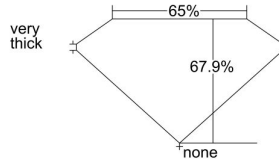

GIA®

FACSIMILE

GIA REPORT 1427214557

Verify this report at GIA.edu

GIA NATURAL DIAMOND DOSSIER®

February 04, 2022
GIA Report Number 1427214557
Shape and Cutting Style ..... Emerald Cut
Measurements ..... 5.79 x 4.26 x 2.89 mm

GRADING RESULTS

Carat Weight ..... 0.70 carat
Color Grade ..... D
Clarity Grade VS1

ADDITIONAL GRADING INFORMATION

Polish ..... Excellent
Symmetry ..... Excellent
Fluorescence ..... None
Clarity Characteristics ..... Crystal, Cloud
Inscription(s): GIA 1427214557

PROPORTIONS

Profile not to actual proportions

GRADING SCALES

GIA COLOR SCALE		GIA CLARITY SCALE			
COLORLESS	D	VERY VERY SLIGHTLY INCLUDED	FLAWLESS		
	E		INTERNALLY FLAWLESS		
	F	VERY SLIGHTLY INCLUDED	VVS₁		
	G		VVS₂		
	H		VS₁		
	NEAR COLORLESS	I	SLIGHTLY INCLUDED	VS₂	
		J		SI₁	
		FAINT	K	INCLUDED	SI₂
			L		I₁
			M		I₂
VERT LIGHT	N	LIGHT	I₃		
	O				
	P				
	Q				
	R