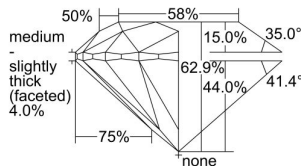

GIA®

FACSIMILE

GIA REPORT 1427496151

Verify this report at GIA.edu

GIA NATURAL DIAMOND DOSSIER®

February 26, 2022

GIA Report Number 1427496151

Shape and Cutting Style ..... Round Brilliant

Measurements ..... 5.01 - 5.06 x 3.17 mm

GRADING RESULTS

Carat Weight ..... 0.50 carat

Color Grade ..... G

Clarity Grade VS1

Cut Grade ..... Excellent

ADDITIONAL GRADING INFORMATION

Polish ..... Excellent

Symmetry ..... Very Good

Fluorescence ..... None

Clarity Characteristics..... Crystal, Feather, Cloud, Pinpoint

Inscription(s): GIA 1427496151

PROPORTIONS

Profile to actual proportions