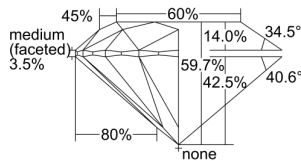

GIA®

FACSIMILE

GIA REPORT 1427577233

Verify this report at GIA.edu

GIA NATURAL DIAMOND DOSSIER®

July 23, 2024
GIA Report Number 1427577233
Shape and Cutting Style ..... Round Brilliant
Measurements ..... 5.16 - 5.18 x 3.09 mm

GRADING RESULTS

Carat Weight ..... 0.50 carat
Color Grade ..... G
Clarity Grade VVS2
Cut Grade ..... Excellent

ADDITIONAL GRADING INFORMATION

Polish ..... Excellent
Symmetry ..... Excellent
Fluorescence ..... Medium Blue
Clarity Characteristics ..... Cloud
Inscription(s): GIA 1427577233

PROPORTIONS

Profile to actual proportions

GRADING SCALES

GIA COLOR SCALE	GIA CLARITY SCALE	GIA CUT SCALE	
D	FLAWLESS	EXCELLENT	
E	INTERNALLY FLAWLESS		
F		VVS₁	VERY GOOD
G	VVS₂		
H	VS₁	GOOD	
I	VS₂		
J	SI₁	FAIR	
K	SI₂		
L	I₁	POOR	
M			
N			
O	I₂		
P			
Q	I₃		
R			
S			
T			
U			
V			
W			
X			
Y			
Z