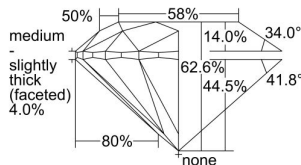

GIA®

FACSIMILE

GIA REPORT 1427593528

Verify this report at GIA.edu

GIA NATURAL DIAMOND DOSSIER®

March 07, 2022
GIA Report Number 1427593528
Shape and Cutting Style ..... Round Brilliant
Measurements ..... 5.07 - 5.10 x 3.18 mm

GRADING RESULTS

Carat Weight ..... 0.50 carat
Color Grade ..... F
Clarity Grade SI2
Cut Grade ..... Excellent

ADDITIONAL GRADING INFORMATION

Polish ..... Excellent
Symmetry ..... Excellent
Fluorescence ..... None
Clarity Characteristics..... Crystal, Cloud, Feather
Inscription(s): GIA 1427593528

PROPORTIONS

Profile to actual proportions

GRADING SCALES

GIA COLOR SCALE

COLORED	D
	E
	F
	G
	H
	I
	J
NEAR COLORLESS	K
	L
	M
	N
	O
	P
	Q
	R
	S
	T
	U
	V
	W
	X
	Y
	Z

GIA CLARITY SCALE

FLAWLESS	VERY VERY SLIGHTLY INCLUDED	VVS₁	
			VVS₂
INTERNALLY FLAWLESS	VERY SLIGHTLY INCLUDED	VS₁	
		VS₂	
SLIGHTLY INCLUDED	SLIGHTLY INCLUDED	SI₁	
		SI₂	
INCLUDED	INCLUDED	I₁	
		I₂	
		I₃	

GIA CUT SCALE

EXCELLENT
VERY GOOD
GOOD
FAIR
POOR