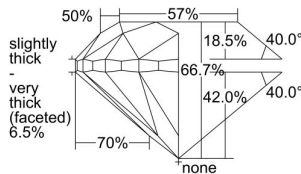

GIA®

FACSIMILE

GIA REPORT 1427808685

Verify this report at GIA.edu

GIA NATURAL DIAMOND DOSSIER®

March 26, 2022
GIA Report Number **1427808685**
Shape and Cutting Style ..... **Round Brilliant**
Measurements ..... **5.84 - 5.95 x 3.93 mm**

GRADING RESULTS

Carat Weight ..... **0.90 carat**
Color Grade ..... **H**
Clarity Grade **S12**
Cut Grade ..... **Good**

ADDITIONAL GRADING INFORMATION

Polish ..... **Excellent**
Symmetry ..... **Good**
Fluorescence ..... **None**
Clarity Characteristics ..... **Crystal**
Inscription(s): **GIA 1427808685**

PROPORTIONS

GRADING SCALES

GIA COLOR SCALE	GIA CLARITY SCALE	GIA CUT SCALE
D	FLAWLESS	EXCELLENT
E	INTERNALLY FLAWLESS	
F	VVS₁	VERY GOOD
G		
H	VS₁	GOOD
I		
J	VS₂	FAIR
K		
L	SI₁	POOR
M		
N	I₁	
O		
P	I₂	
Q		
R	I₃	
S		
T		
U		
V		
W		
X		
Y		
Z