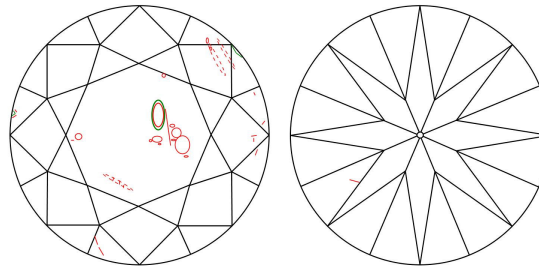

GIA NATURAL DIAMOND GRADING REPORT

April 07, 2022  
 GIA Report Number ..... 1427822446  
 Shape and Cutting Style ..... Round Brilliant  
 Measurements ..... 6.56 - 6.60 x 4.08 mm

GRADING RESULTS

Carat Weight ..... 1.10 carat  
 Color Grade ..... J  
 Clarity Grade ..... SI2  
 Cut Grade ..... Excellent

PROPORTIONS

Profile to actual proportions

CLARITY CHARACTERISTICS

KEY TO SYMBOLS\*

- Crystal
- ∖ Needle
- ∩ Feather
- ∩ Indented Natural
- Knot
- ∧ Natural
- ⊙ Cloud

\* Red symbols denote internal characteristics (inclusions). Green or black symbols denote external characteristics (blemishes). Diagram is an approximate representation of the diamond, and symbols shown indicate type, position, and approximate size of clarity characteristics. All clarity characteristics may not be shown. Details of finish are not shown.