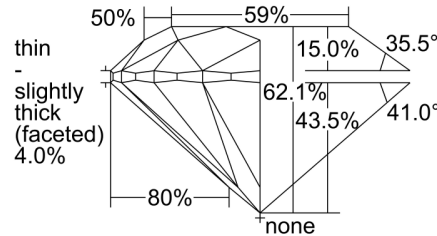

GIA NATURAL DIAMOND GRADING REPORT

April 07, 2022  
 GIA Report Number ..... 1427822446  
 Shape and Cutting Style ..... Round Brilliant  
 Measurements ..... 6.56 - 6.60 x 4.08 mm

GRADING RESULTS

Carat Weight ..... 1.10 carat  
 Color Grade ..... J  
 Clarity Grade ..... SI2  
 Cut Grade ..... Excellent

PROPORTIONS

Profile to actual proportions

CLARITY CHARACTERISTICS

KEY TO SYMBOLS\*

- Crystal
- ∖ Needle
- ∩ Feather
- ∩ Indented Natural
- Knot
- ∧ Natural
- ⊙ Cloud

\* Red symbols denote internal characteristics (inclusions). Green or black symbols denote external characteristics (blemishes). Diagram is an approximate representation of the diamond, and symbols shown indicate type, position, and approximate size of clarity characteristics. All clarity characteristics may not be shown. Details of finish are not shown.