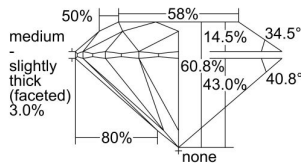

GIA®

FACSIMILE

GIA REPORT 1428072256

Verify this report at GIA.edu

GIA NATURAL DIAMOND DOSSIER®

February 03, 2022
GIA Report Number **1428072256**
Shape and Cutting Style ..... **Round Brilliant**
Measurements ..... **4.31 - 4.33 x 2.62 mm**

GRADING RESULTS

Carat Weight ..... **0.30 carat**
Color Grade ..... **H**
Clarity Grade **VS1**
Cut Grade ..... **Excellent**

ADDITIONAL GRADING INFORMATION

Polish ..... **Excellent**
Symmetry ..... **Excellent**
Fluorescence ..... **Faint**
Clarity Characteristics ..... **Feather**
Inscription(s): **GIA 1428072256**

PROPORTIONS

Profile to actual proportions

GRADING SCALES

GIA COLOR SCALE

COLORLESS	D
	E
	F
	G
	H
	I
	J
NEAR COLORLESS	K
	L
	M
	N
	O
	P
	R
	S
	T
	U
	V
	W
	X
	Y
LIGHT	Z

GIA CLARITY SCALE

FLAWLESS	VERY VERY SLIGHTLY INCLUDED	VS₁	VS₂	VS₁	VS₂	SL₁	SL₂	I₁	I₂	I₃			
											VERY SLIGHTLY INCLUDED	SLIGHTLY INCLUDED	INCLUDED

GIA CUT SCALE

EXCELLENT
VERY GOOD
GOOD
FAIR
POOR