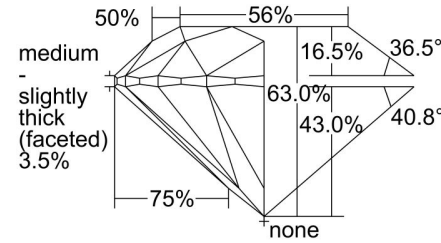

GIA NATURAL DIAMOND GRADING REPORT

February 04, 2022

GIA Report Number 1428078444

Shape and Cutting Style Round Brilliant

Measurements 7.55 - 7.60 x 4.77 mm

GRADING RESULTS

Carat Weight 1.70 carat

Color Grade I

Clarity Grade SI2

Cut Grade Excellent

ADDITIONAL GRADING INFORMATION

Polish Excellent

Symmetry Excellent

Fluorescence None

Inscription(s): GIA 1428078444

Comments: Additional twinning wisps, clouds, pinpoints and surface graining are not shown.

PROPORTIONS

Profile to actual proportions

CLARITY CHARACTERISTICS

KEY TO SYMBOLS*

-  Twinning Wisp
-  Needle
-  Crystal
-  Feather
-  Indented Natural

* Red symbols denote internal characteristics (inclusions). Green or black symbols denote external characteristics (blemishes). Diagram is an approximate representation of the diamond, and symbols shown indicate type, position, and approximate size of clarity characteristics. All clarity characteristics may not be shown. Details of finish are not shown.