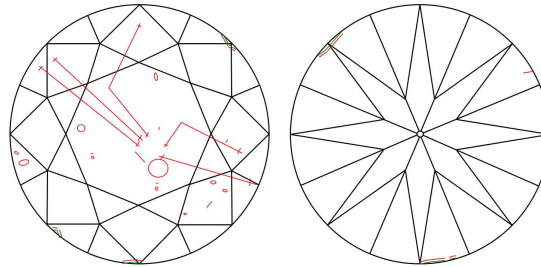

GIA NATURAL DIAMOND GRADING REPORT

February 04, 2022

GIA Report Number 1428078444

Shape and Cutting Style Round Brilliant

Measurements 7.55 - 7.60 x 4.77 mm

GRADING RESULTS

Carat Weight 1.70 carat

Color Grade I

Clarity Grade SI2

Cut Grade Excellent

ADDITIONAL GRADING INFORMATION

Polish Excellent

Symmetry Excellent

Fluorescence None

Inscription(s): GIA 1428078444

Comments: Additional twinning wisps, clouds, pinpoints and surface graining are not shown.

PROPORTIONS

Profile to actual proportions

CLARITY CHARACTERISTICS

KEY TO SYMBOLS*

-  Twinning Wisp
-  Needle
-  Crystal
-  Feather
-  Indented Natural

* Red symbols denote internal characteristics (inclusions). Green or black symbols denote external characteristics (blemishes). Diagram is an approximate representation of the diamond, and symbols shown indicate type, position, and approximate size of clarity characteristics. All clarity characteristics may not be shown. Details of finish are not shown.