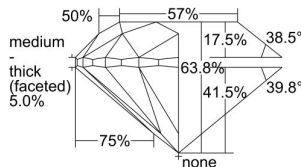

GIA®

FACSIMILE

GIA REPORT 1428093878

Verify this report at GIA.edu

GIA NATURAL DIAMOND DOSSIER®

January 28, 2022
GIA Report Number **1428093878**
Shape and Cutting Style ..... **Round Brilliant**
Measurements ..... **6.00 - 6.05 x 3.85 mm**

GRADING RESULTS

Carat Weight ..... **0.90 carat**
Color Grade ..... **G**
Clarity Grade **S11**
Cut Grade ..... **Very Good**

ADDITIONAL GRADING INFORMATION

Polish ..... **Excellent**
Symmetry ..... **Excellent**
Fluorescence ..... **Very Strong Blue**
Clarity Characteristics..... **Crystal, Cloud**
Inscription(s): **GIA 1428093878**

PROPORTIONS

Profile to actual proportions

GRADING SCALES

GIA COLOR SCALE	GIA CLARITY SCALE	GIA CUT SCALE	
D	FLAWLESS	EXCELLENT	
E	INTERNALLY FLAWLESS		
F		VVS₁	VERY GOOD
G	VVS₂		
H	VS₁	GOOD	
I	VS₂		
J	S1₁	FAIR	
K	S1₂		
L	I₁	POOR	
M	I₂		
N	I₃		
O			
P			
Q			
R			
S			
T			
U			
V			
W			
X			
Y			
Z