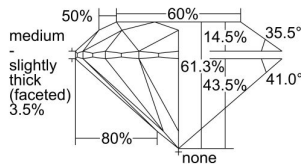

GIA®

FACSIMILE

GIA REPORT 1428102026

Verify this report at GIA.edu

GIA NATURAL DIAMOND DOSSIER®

January 25, 2022
GIA Report Number 1428102026
Shape and Cutting Style ..... Round Brilliant
Measurements ..... 4.44 - 4.47 x 2.73 mm

GRADING RESULTS

Carat Weight ..... 0.33 carat
Color Grade ..... D
Clarity Grade S11
Cut Grade ..... Excellent

ADDITIONAL GRADING INFORMATION

Polish ..... Excellent
Symmetry ..... Excellent
Fluorescence ..... None
Clarity Characteristics ..... Crystal
Inscription(s): GIA 1428102026

PROPORTIONS

Profile to actual proportions

GRADING SCALES

GIA COLOR SCALE	GIA CLARITY SCALE	GIA CUT SCALE	
D	FLAWLESS	EXCELLENT	
E	INTERNALLY FLAWLESS		
F		VVS₁	VERY GOOD
G	VVS₂		
H	VS₁	GOOD	
I	VS₂		
J	S1₁	FAIR	
K	S1₂		
L	I₁	POOR	
M	I₂		
N	I₃		
O